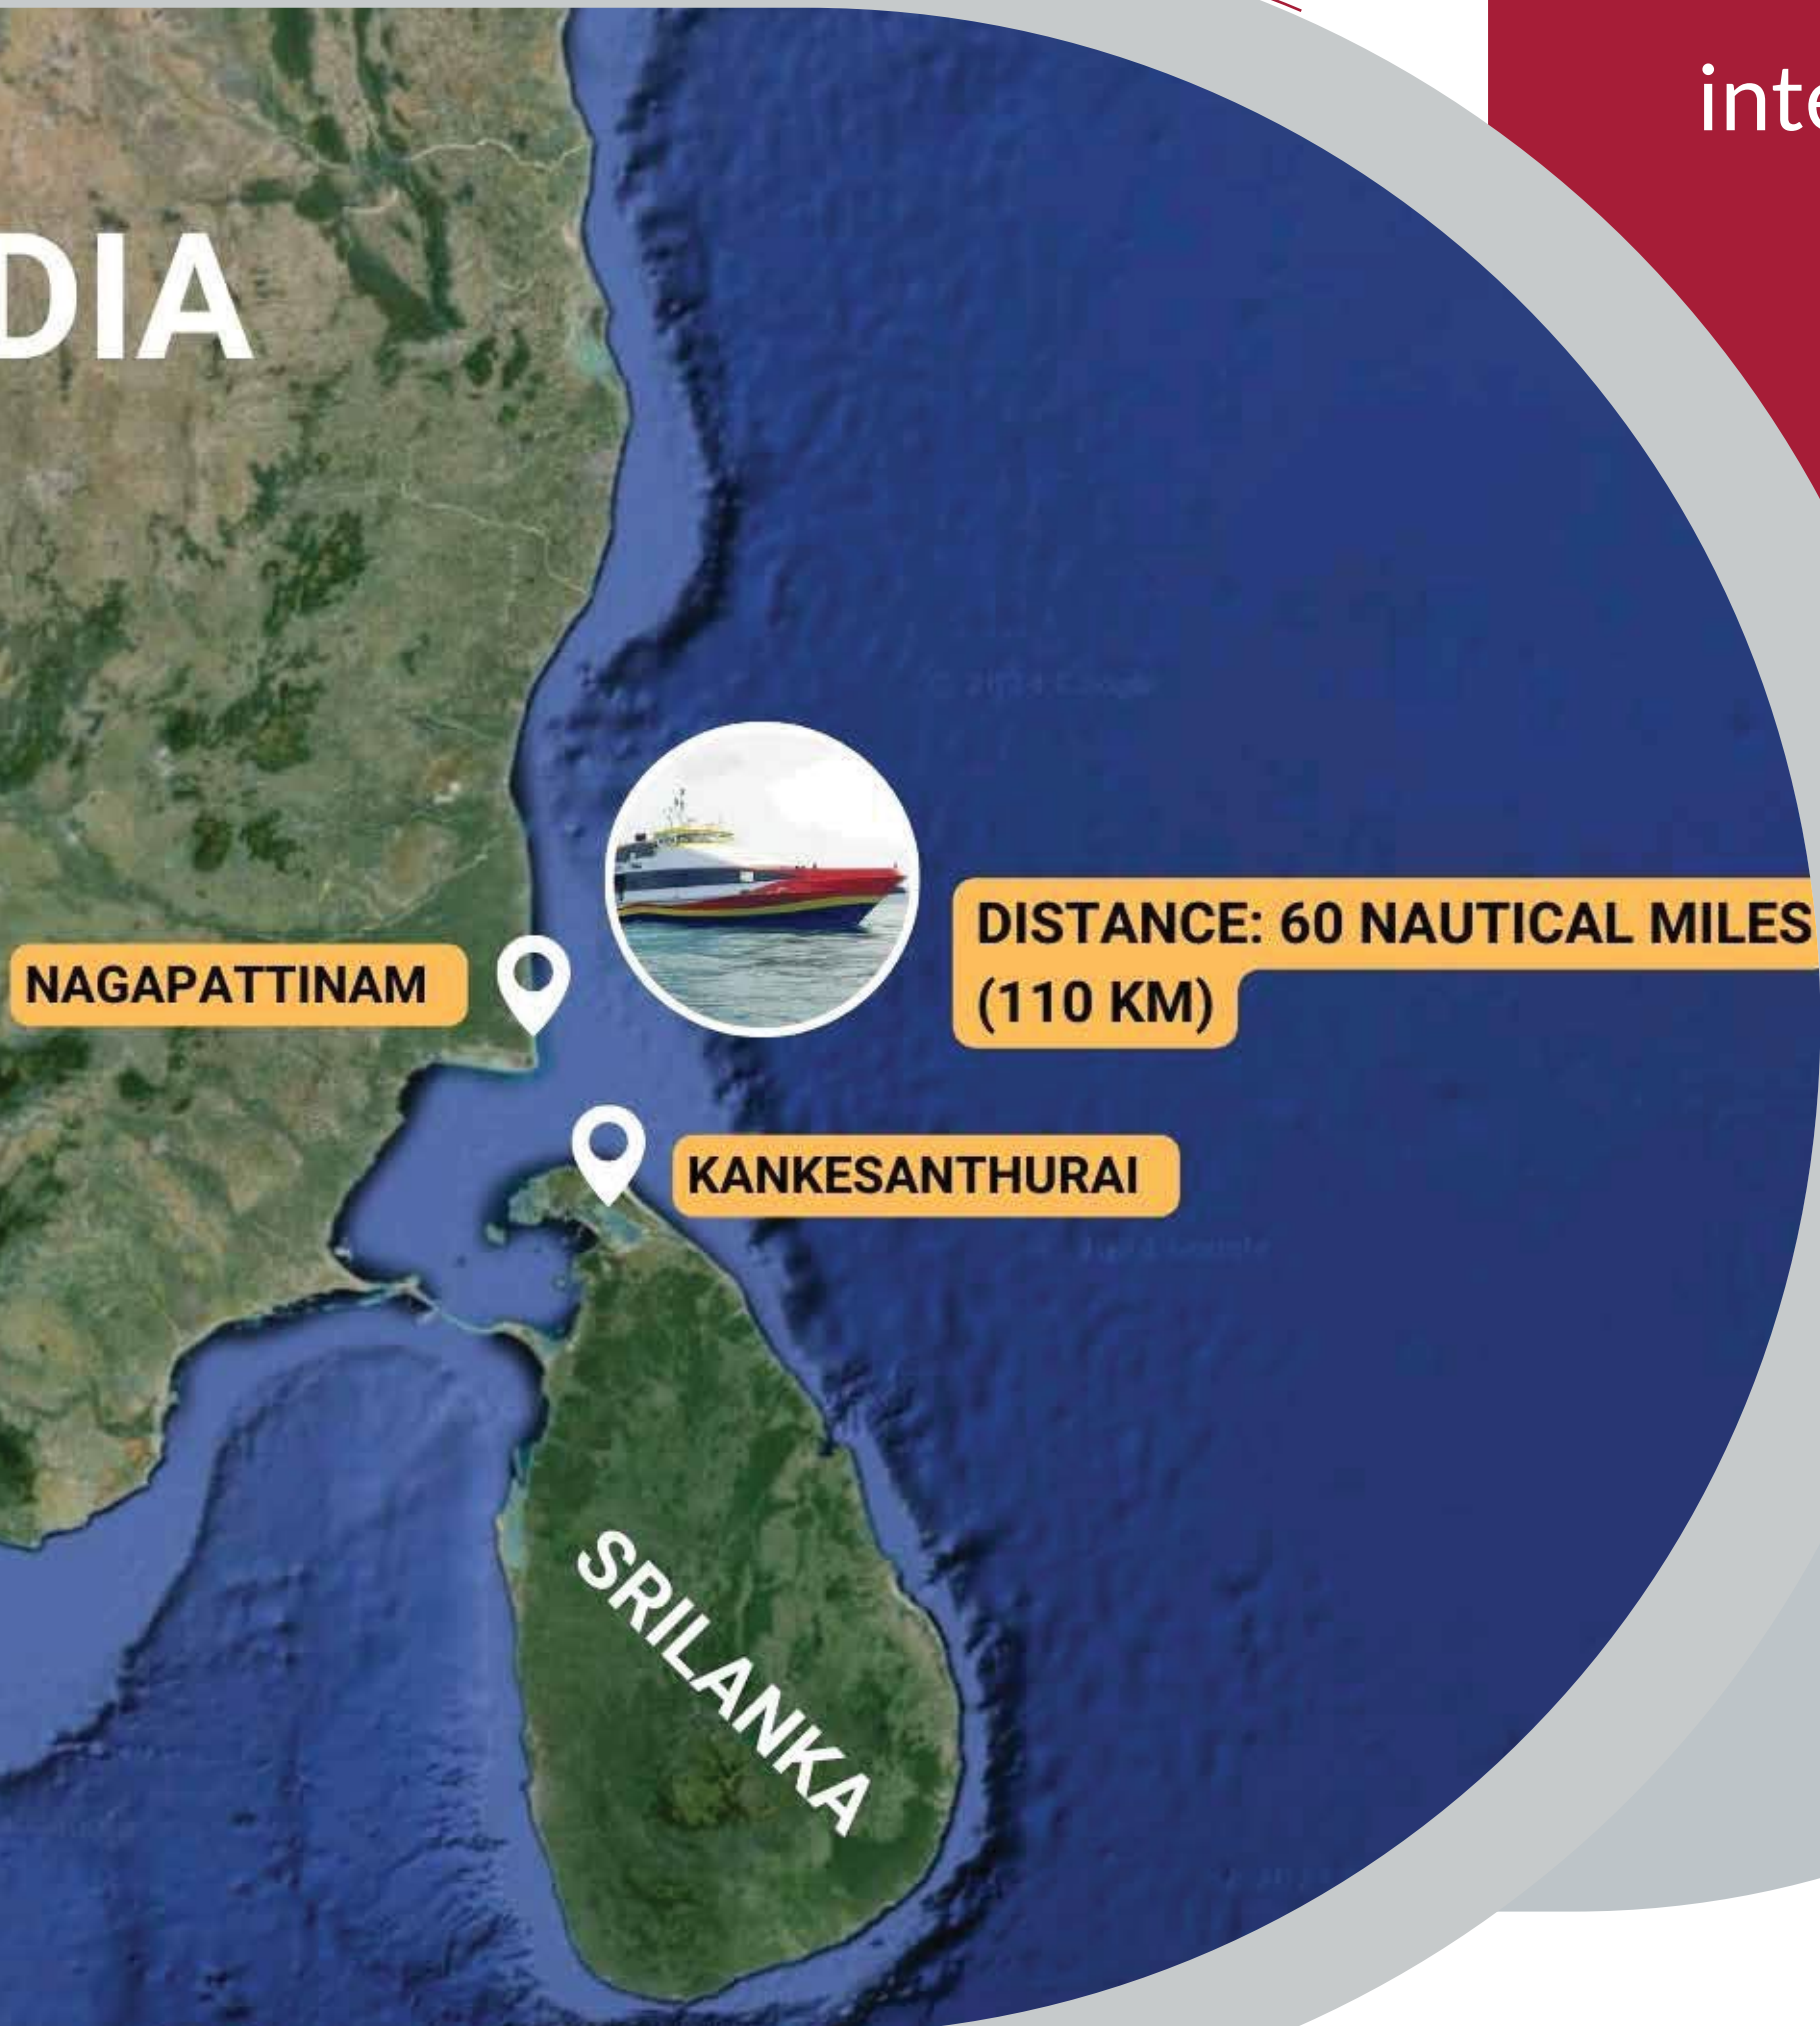

Syntel by Arvind Successfully Sails International Waters

Our surveillance cameras will now be seen aboard a cross-border ship

Syntel by Arvind's state-of-the-art NT Series cameras are designed to maximise security for all purposes, everywhere.

Our robust plan of action ensured the seamless integration of NEOS range of surveillance cameras across facilities.

The NEOS range of cameras installed across the ferry are as follows:

- 5MP 30X PTZ Camera | NT-IPS25
- 2 MP Bullet Camera | NT-IBM12
- 2 MP Dome Camera | NT-IDM12
- 2MP Dome Camera | NT-IDN12
- 5 MP DOME CAMERA | NT-IDS15
- 5MP Starlight Bullet Camera | NT-IBS15