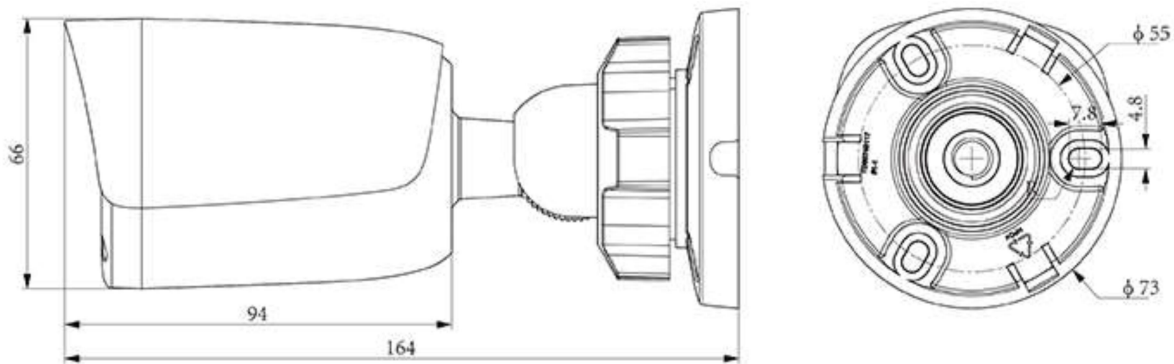

Model: NT-IBP12

Spec: I5W/E/Y/4mm

2MP IR Bullet Color Camera

Features

- Full Metal+Plastic Housing
- Fix lens 4mm
- Up to 1920x1080@30fps
- S+265/H.265/H.264
- Min. illumination Color: 0.02Lux@(F1.6,AGC ON),B/W:0LUX with IR
- IR Range:50m
- Built-in Mic,
- VCA:Tripwre;Permeter
- Operating Conditions -30°~60°, 0~95% RH
- DC12V±25%,MAX 6.5W,POE 802.3af,MAX 7W,IP67

Specifications

Camera	
Image Sensor	1/2.8" CMOS
Signal System	PAL/NTSC
Min. Illumination	Color: 0.02Lux@(F1.6,AGC ON) ,B/W:0LUX with IR
Shutter Time	1s to 1/100,000s
Day & Night	IR Cut Filter with Auto Switch
Wide Dynamic Range	DWDR
S/N	>39dB
Angle Adjustment	Bracket, pan 0~360°, tilt 0~80°, rotate 0~360°(R)
Lens	
Lens Type	Fixed Lens
Focus	4 mm

Remote Connection	≤2
Client	Video Sight, Net Video for Desktop
Web Version	Web6
Interface	
Communication Interface	1*RJ45 10M/ 100M self-adaptive Ethernet port
Alarm	NA
Audio I/O	Built-in Mic
Reset Button	NA
On-board storage	NA
General	
Web Client Language	19 languages Simple Chinese, Traditional Chinese, English, Spanish, Italian, Turkish, Russian, Thai, French, Polish, Dutch, Arabic, Vietnamese, Japanese etc
Operating Conditions	-30 ~ 60 , 0 ~ 95% RH
Power Supply	DC 12V±25%, MAX 6.5W;PoE (802.3af),MAX7W
Power Consumption	MAX: 6W (12V) MAX: 10W (PoE)
Protection	IP67, Lightning protection, surge protection 4000V and ESD6000V
Dimensions	164(L) 73(W) 73(H)mm
Weight	0.3kg

DIMENSIONS (Unit: mm)

Product specification and design are subject to change without any prior notice.