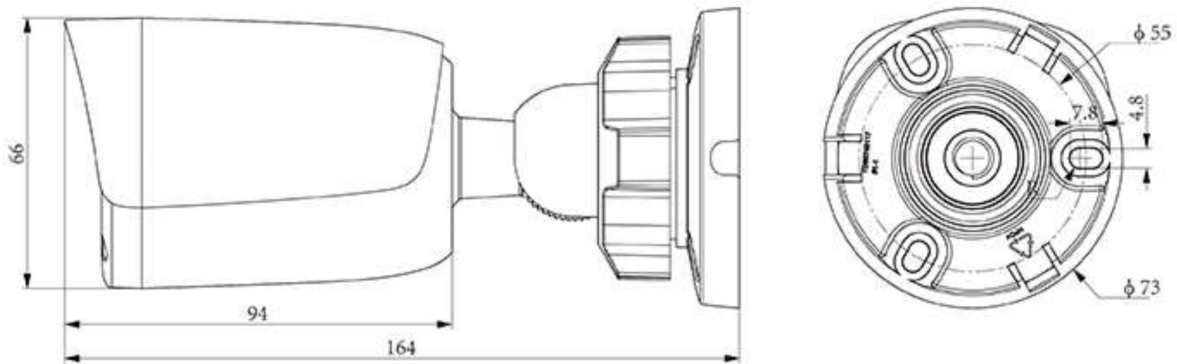

Model: NT-IBS12

Spec: I3/E/Y/4mm

2MP IR Bullet Camera

Features

- Full Metal+Plastic Housing
- Fix lens 4mm
- Up to 1920x1080@30fps
- S+265/H.265/H.264
- Min. illumination Color: [0.02Lux@\(F2.0,AGC ON\)](#),B/W:0LUX with IR
- IR Range: 30m
- Built-in Mic,
- Operating Conditions -30°~60°, 0~95% RH
- POE, IP67

Specifications

Camera	
Image Sensor	1/2.9" CMOS
Signal System	PAL/NTSC
Min. Illumination	Color: 0.02Lux@(F2.0,AGC ON) ,B/W:0LUX with IR
Shutter Time	1s to 1/100,000s
Day & Night	IR Cut Filter with Auto Switch
Wide Dynamic Range	DWDR
Angle Adjustment	Bracket, pan 0~360°, tilt 0~75°, rotate 0~360°
Lens	
Lens Type	Fixed Lens
Focus	4 mm
lens Mount	M12
Aperture	F2.0, Fixed
FOV	78.6 °(H); 43.2°(V);89.7°(D)

Alarm	NA
Audio I/O	Built in Mic
Reset Button	NA
On-board storage	NA
General	
Web Client Language	12 languages English, Spanish, Italian, Turkish, Russian, Thai, French, Polish, Dutch, Arabic, Vietnamese, Japanese
Operating Conditions	-30 ~ 60 , 0 ~ 95% RH
Power Supply	DC 12V±25%, PoE (802.3af)
Power Consumption	MAX: 6W (12V) MAX: 10W (PoE)
Protection	IP67, Lightning protection, surge protection 4000V and voltage transient protection meets
Dimensions	264.3×95×83.2mm (10.41×3.74×3.28inch)
Weight	0.3kg

DIMENSIONS: (MM)

Product specification and design are subject to change without any prior notice.