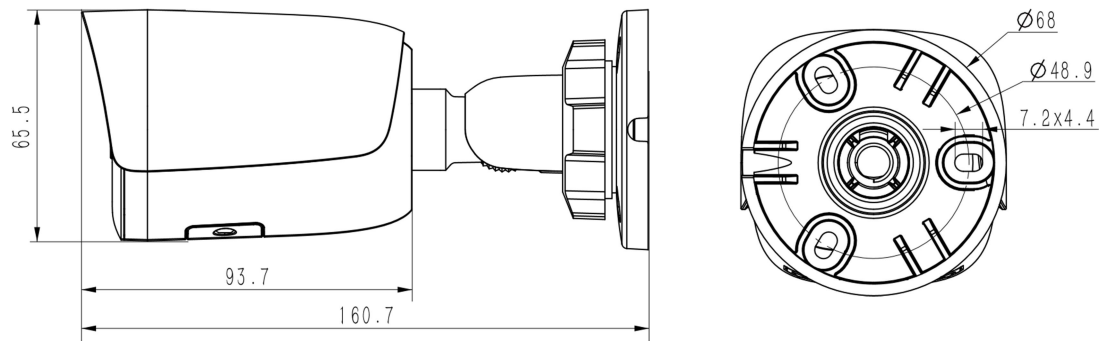

### Features

- Up to 2592x1944@20fps
- S+265/H.265/H.264
- Min. illumination Color: 0.002Lux@F1.6
- 120dB WDR
- Smart IR, IR Range: 50m
- Support tripwire and perimeter
- Built-in Mic, SD Card Slot, Reset Button
- Operating Conditions -35°~65°, 0~95% RH
- POE, IP67

<b>Camera</b>	
Image Sensor	1/2.8" CMOS
Signal System	PAL/NTSC
Min. Illumination	Color: 0.002Lux@ (F1.6, ACG ON), B/W: 0Lux with IR
Shutter Time	1s to 1/100,000s
Day & Night	Dual IR Cut Filter with Auto Switch
Wide Dynamic Range	120dB
Angle Adjustment	Bracket, pan 0~360°, tilt 0~75°, rotate 0~360°
<b>Lens</b>	
Lens Type	Fixed
Focus	4mm
Lens Mount	M12
Aperture	F1.6, Fixed
FOV	Horizontal field of view: 81° (4mm)
<b>Illuminator</b>	
IR LEDs	2
IR Range	Up to 50m
Wavelength	850nm
<b>Compression Standard</b>	

<b>Power Supply</b>	DC 12V±25%, PoE (802.3af)
<b>Power Consumption</b>	MAX: 6W (12V) MAX: 7W (PoE)
<b>Protection</b>	IP67, Lightning protection, surge protection and voltage transient protection meets
<b>Dimensions</b>	160.8×68×74.5mm (6.33 2.68×2.93inch)
<b>Weight</b>	Metal+Plastic: 0.3Kg (0.66lb) Metal: 0.48Kg (1.06lb)