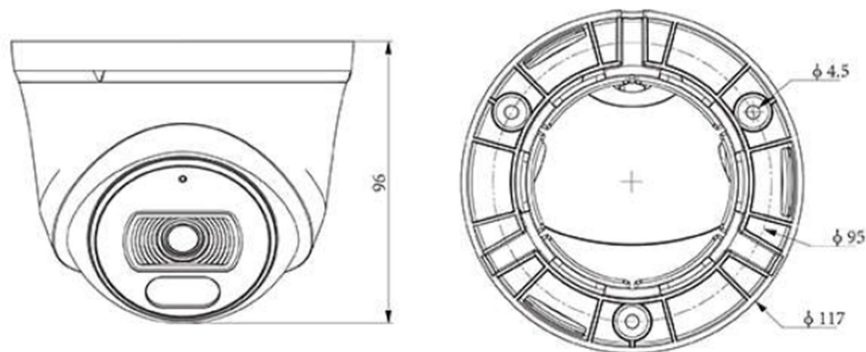

Model: NT-IDP12

Spec: I3W/E/Y/2.8mm

2MP IR Dome Turret Camera

Features

- Full Metal+Plastic Housing
- Fix lens 2.8mm
- Up to 1920x1080@30fps
- S+265/H.265/H.264
- Min. illumination Color: [0.02Lux@\(F1.6,AGC ON\)](#),B/W:0LUX with IR
- IR Range:30m
- Built-in Mic,
- VCA:Tripwre;Perimeter
- Operating Conditions -30°~60°, 0~95% RH
- DC12V±25%,MAX 6.5W,POE 802.3af,MAX 7W,IP67

Specifications

Camera	
Image Sensor	1/2.8" CMOS
Signal System	PAL/NTSC
Min. Illumination	Color: 0.02Lux@(F1.6,AGC ON) ,B/W:0LUX with IR
Shutter Time	1s to 1/100,000s
Day & Night	IR Cut Filter with Auto Switch
Wide Dynamic Range	DWDR
S/N	>39dB
Angle Adjustment	Bracket, pan 0~360°, tilt 0~80°, rotate 0~360°(R)
Lens	

DIMENSIONS: (mm)

Product specification and design are subject to change without any prior notice.