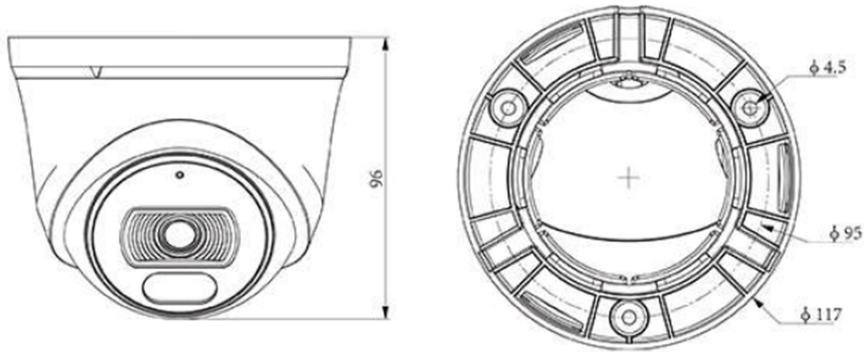

## Features

- Full Metal+Plastic Housing
- Fix lens 2.8mm
- Up to 1920x1080@30fps
- S+265/H.265/H.264
- Min. illumination Color: [0.02Lux@\(F2.0,AGC ON\)](#),B/W:0LUX with IR
- IR Range: 30m
- Built-in Mic,
- Operating Conditions -30°~60°, 0~95% RH
- POE, IP66

## Specifications

<b>Camera</b>	
<b>Image Sensor</b>	1/2.9" CMOS
<b>Signal System</b>	PAL/NTSC
<b>Min. Illumination</b>	Color: <a href="#">0.02Lux@(F2.0,AGC ON)</a> ,B/W:0LUX with IR
<b>Shutter Time</b>	1s to 1/100,000s
<b>Day &amp; Night</b>	IR Cut Filter with Auto Switch
<b>Wide Dynamic Range</b>	DWDR
<b>Angle Adjustment</b>	Bracket, pan 0~360°, tilt 0~75°, rotate 0~360°
<b>Lens</b>	
<b>Lens Type</b>	Fixed Lens
<b>Focus</b>	2.8 mm
<b>lens Mount</b>	M12
<b>Aperture</b>	F2.0, Fixed

**DIMENSIONS: (mm)**

Product specification and design are subject to change without any prior notice.