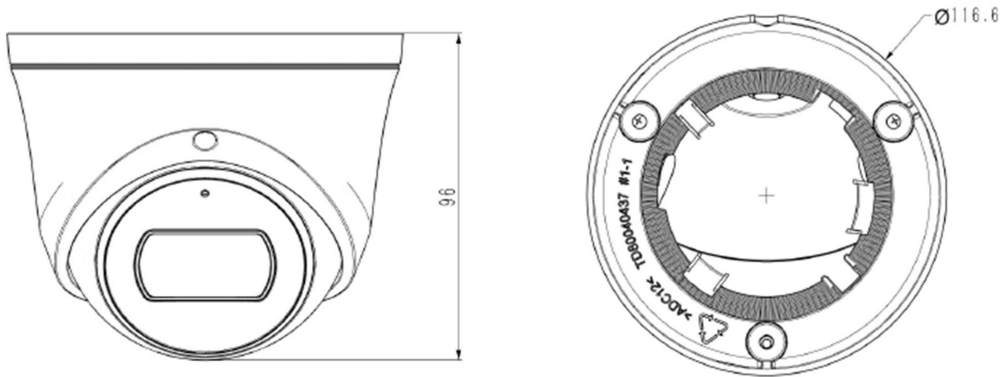

-35 ~ 65 , 0 ~ 95% RH
Power Supply	DC 12V±25%, PoE (802.3af)
Power Consumption	MAX: 6W (12V) MAX: 7W (PoE)
Protection	IP67, Lightning protection, surge protection and voltage transient protection meets
Dimensions	116.6 83.7mm (4.59 3.30inch)
Weight	Metal+Plastic: 0.34Kg (0.75lb) Metal: 0.47Kg (1.04lb)

DIMENSIONS

Note: Product specification and design are subject to change without any prior notice.