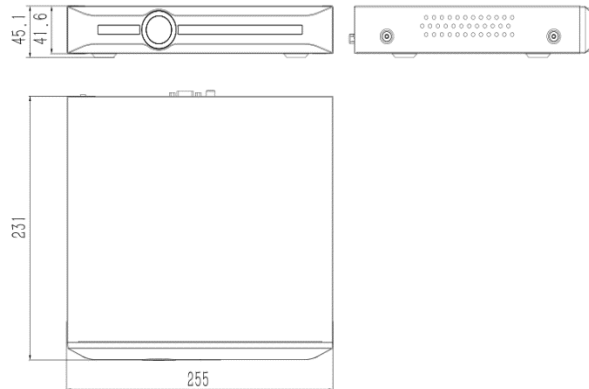

Alarm Recording	Pre Alarm Default 10s (5/10/15/60s Optional) , Post Alarm Default 10s (10/15/30/60/600s Optional).
One Key Control	Recording,one key add
Records Format	SDV, MP4
Records Encryption	Y
Records Tag	Y
Onvif	Onvif(Profile S)
General	
Language	English,Spanish,Korean,Italian,Turkish,Thai,Russian,Polish,French, Traditional Chinese, Simplified Chinese, Dutch, Hebrew (UI)
Power Supply	DC12V 3.33A
Consumption(without HDD)	≤ 10W
Working Temperature	-10 °C ~ +55 °C (+14 °F~ + 131 °F)
Working Humidity	10 % ~ 90 %
Chassis	1U
Dimensions	45mm×255mm×231mm
Weight	0.8KG (without HDD), 1.4KG (with Packing Box)

Product specification and design are subject to change without any prior notice.