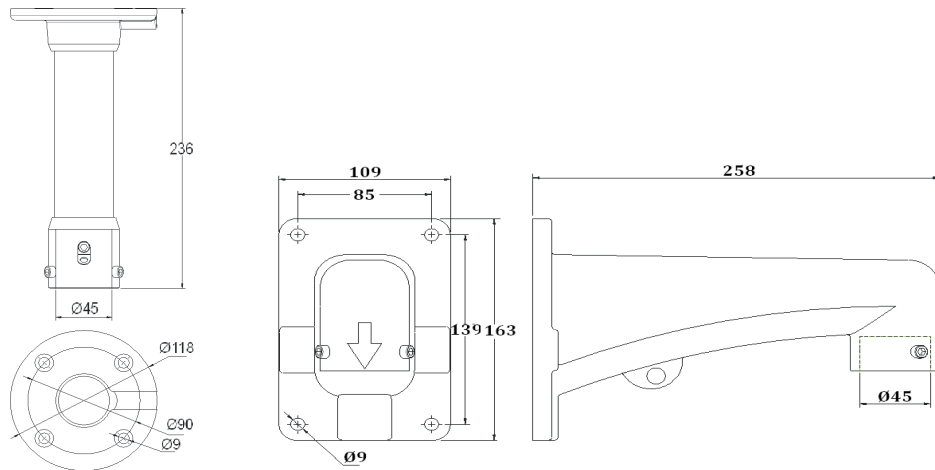

Image Compression	H.265/H.264H/H.264M/H.264B/MJPEG
Protocols	TCP/UDP/HTTP/MULTICAST/UPnP/DHCP/DDNS/FTP/NTP/RTSP/SMTP
Remote Connection	5 Users Access at the Same Time
IP Address	Support static, dynamic IP address, Customized MTU , Customized Network card
System Compatibility	ONVIF (Profile S), SDK,P2P
Advance	
Video Analytics(IVA)	Tripwire/Perimeter
Intelligent Alarm	IP Conflict, MAC Conflict Detection
General	
Language	English,Spanish,Korean,Italian,Turkish,Thai,Russian,Traditional Chinese,Simplified Chinese,Polish,French
Operating Conditions	-30°C-65C, 0~95% RHG
Power Supply	DC12V, POE+
Power Consumption	18W MAX
Circuit Protection	TVS 6000V, Lightning/ Surge 4000V Protection
Impact Protection	IP66
IR LEDs	4pcs
Dimensions	372mmx222mmx222mm
Weight	4.3KG (IP PTZ Only), 6.7KG (with Packing Box)

Product specification and design are subject to change without any prior notice.