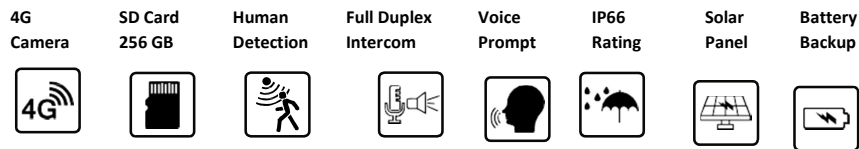

Model: NW-4GSOLAR-PT

4 MP 4G Solar Mini Pan Tilt Camera

Features

- All time Color
- 4MP Resolution Up to 2560x1440@20fps
- Min. illumination Color: 0.01 Lux, BW: 0 Lux
- WDR: Support DWDR
- IR Range: 30m
- White LED distance >20m
- Horizontal Rotation of 350°, Vertical rotation of 90 degree
- Support 3D DNR and Digital WDR
- Built-in PIR 8-10m
- Built in Battery 18000mAh with 7W Solar Panel
- Power Input: DC 12V-1A
- Operating Conditions -40°~60°, 0~95% RH
- Two way Audio Built-in-Mic/Speaker
- IP66

Interface	
Communication Interface	4G
Audio I/O	Yes
Reset Button	Yes
On-board storage (SD Card)	Yes Up to 256GB
General	
Language	English
Operating Conditions	-20 ~ 60 , 0 ~ 95% RH
Solar Panel	7W
Power Input	DC 5V,Built in Battery 18000mAh
Power Consumption	≤8W
Alarm	Motion Detection, Alarm Push, Human Detection
Protection	IP66 ,4000V Lighting Protection
Dimensions	W132XH191XL170 (mm)
Weight	Weight Net: 0.723Kg Weight Gross:0.978Kg